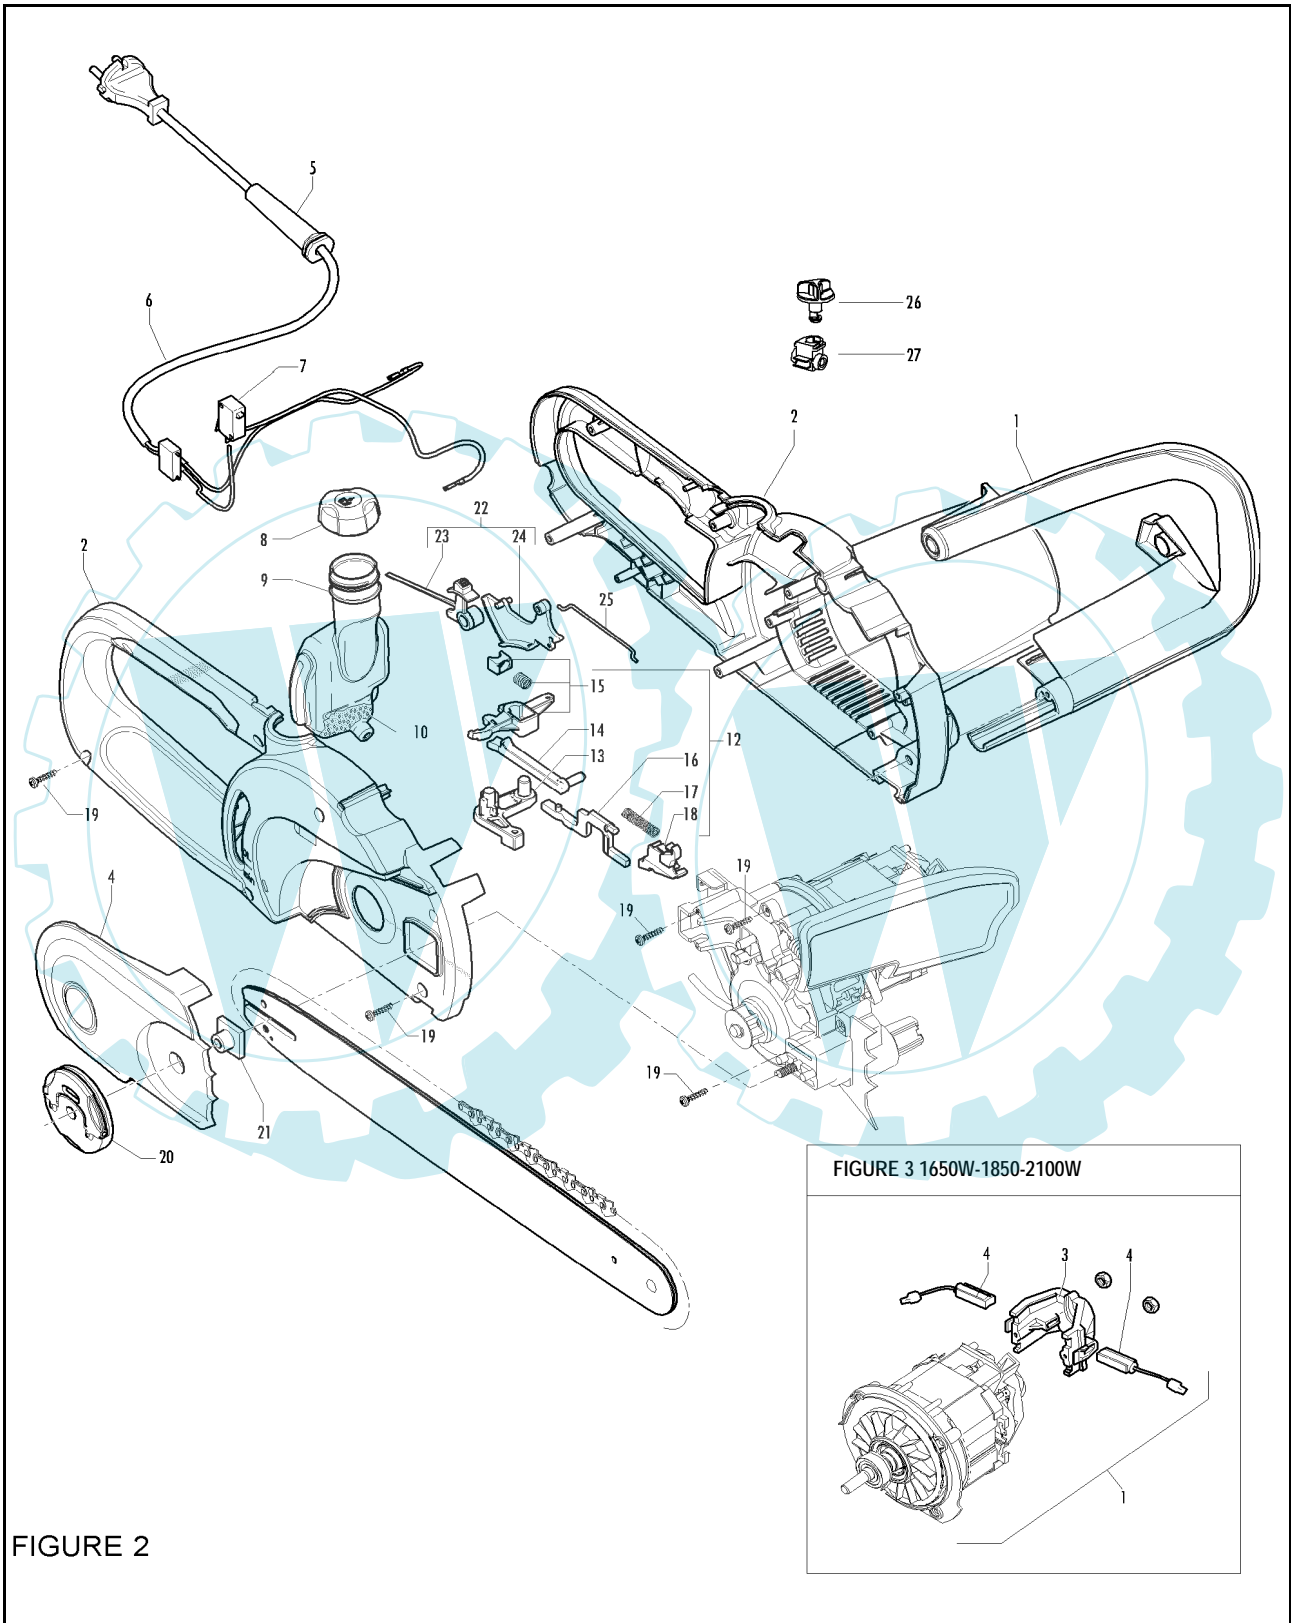

Item	P/N McC	P/N ELX	Qty	DESCRIPTION

Item	P/N McC	P/N ELX	Qty	DESCRIPTION

FIGURE 1

1	5339	538005339	1	brake lever
2	243049	538243049	1	motor ass'y
3	• 5307	538005307	1	pinion
4	• 243048	538243048	1	motor mounting
5	5341	538005341	2	pin
C 6	5327	538005327	1	locking nut
7	240862	538240862	1	screw M4x18
B 8	5355	538005355	2	OR 2015
9	5322	538005322	1	washer
10	5381	538005381	2	OR 3030
C 11	5328	538005328	1	chain tensioner nut
C 12	5329	538005329	1	chain tensioner ass'y
13	5340	538005340	1	brake spring
14	5326	538005326	1	spring
15	5323	538005323	1	rocking lever ass'y
16	5314	538005314	2	driven plate
17	5311	538005311	1	belleville washer
18	5313	538005313	1	plate
C 19	5320	538005320	1	gear
C 20	5315	538005315	1	coupling
21	249259	538249259	1	shaft kit
22	• 5319	538005319	1	washer
23	• 240759	538240759	1	benzig
24	5380	538005380	1	plate
25	241035	538241035	1	stud bolt
A 26	5357	538005357	1	oil pump ass'y
27	5334	538005334	1	hose
28	240862	538240862	1	screw M4x18
29	243046	538243046	1	suction hose
30	5310	538005310	1	chain brake cover ass'y
31	• 5338	538005338	1	spike
B 32	• 5362	538005362	1	bearing 6001 ZZ V2 lds 18
33	5317	538005317	1	pinion spacer
B 34	5318	538005318	1	pinion

A=ALTA ROTAZIONE
B=MEDIA ROTAZIONE
C=ALTA ROTAZIONE
NUOVI CODICI

A=HIGH MOVING
B=MEDIUM MOVING
C=SLOW MOVING
NEW P. NUMBERS

A=HAUTE DEMANDE
B=MOYENNE DEMANDE
C=BASSE DEMANDE
NOUVELLES REFERENCES

A=GROBE NACHFRAGE
B=MITTELMAESSIGE
C=WENIGE NACHFRAGE
NEU CODEX

The Electrolux Group. The world's No.1 choice.

Ihr Ersatzteilspezialist im Internet

FIGURE 2

FIGURE 3 1650W-1850-2100W

The Electrolux Group. The world's No.1 choice.

Ihr Ersatzteilspezialist im Internet